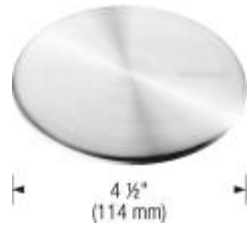

3 1/2" CapFlow strainer cover
Stainless steel (fits all
BLANCO strainers)
Stainless steel
517666

100 Corporation Drive, Brampton, ON L6S 6B5 Tel: 905 494 2400
Toll Free: 1877 425 2626 Fax: 905 494 2425 Toll Free: 1877 825 2626
› www.blancocanada.com/en