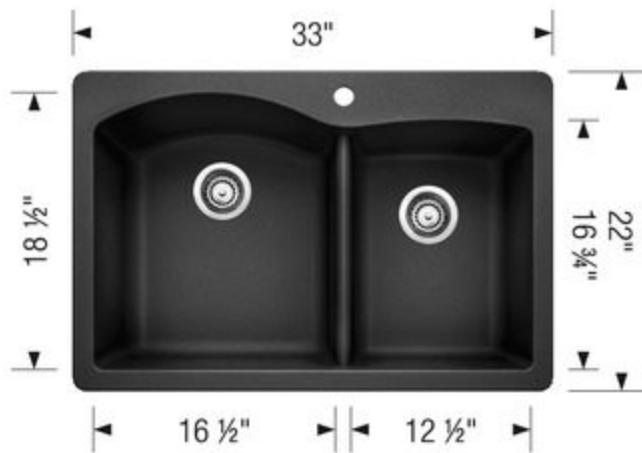

BLANCO DIAMOND 1 3/4

Item No. 401659

Features

Beauty and performance - precious design captured in stone.

- Made in Canada
- Natural granite composite material
- Exceptional resistance to heat, scratches and impact
- Repellant material – does not absorb any liquids, acids or stains
- Rear-positioned drain holes maximize usable bowl and cabinet storage space
- Includes Hygienic+Plus surface protection formula against bacteria
- Rear-positioned and centred drain hole maximizes usable bowl and cabinet storage
- Additional knock-outs for accessories
- Limited Lifetime Warranty

SILGRANIT®

Main bowl left

Item No. 401659

Spec sheets/DXF

Top View

Scope of supply

3 1/2" (90 mm) stainless steel strainers, template

Design tips

Width of base unit : 915 mm

Bowl depth: 9 1/2" (240 mm) / 8" (205 mm)

Note: 4 Additional knock-out holes for accessories

Topmount sinks can be installed undermounted, Clips #406251 sold separately for undermount installation